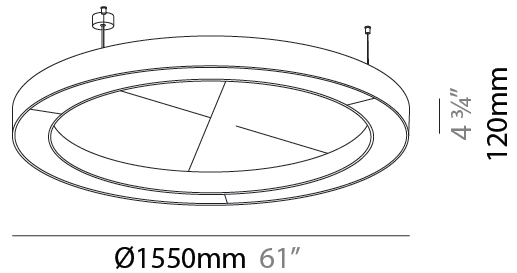

GENERAL

Series: Glorious Acoustic
Brand: Prolicht
Division: Architectural
Mounting Type: Suspension
Mounting Location: Ceiling
Subcategory: Acoustic

PHYSICAL

Shape: Round
Diameter (mm): 1550
Diameter (in): 61
Width (mm): 120
Width (in): 4 3/4
Light Distribution: Direct
Diffuser: [PMMA - Opal / Micro-Prism](#)
Fixture Finish: [SSR / BKV / CWI / CRY / HAB / UFT / ITA / RUA / FTG / MYG / LOD / PUS / FRO / FUP / KIA / POP / BLS / SPG / MEY / GOH / GUM / CHC / COM / ABZ / JAG / OBR / MOS / ROR](#)
Accent Finish: [ANC / ASH / BNA / BTC / BZE / CEL / EGG / EVG / FOG / FOS / FST / FUA / IRI / IRO / KHA / LIC / LIM / MER / MSN / MUS / ONX / PEA / PLU / POL / PPY / RAY / ROY / RST / STE / SWD / TAN / TAU](#)
Fixture Material: Aluminum
Cable Details: [2 000mm / 78 3/4" or 6 000mm / 236 1/4" Transparent Cable](#)

ELECTRICAL

Lamp Type: LED (Zhaga Standard)
Input Wattage (W): 110
Total Output Wattage (W): 100
Dimming: [Non-Dimmable](#)
Driver Included: Yes
Driver Location: Integrated
Driver Type: Constant Current - Universal
Driver Class: Class 2
Input Voltage (V): 120 - 277

LED

[Color Temperature (°K): 2700 / 3000 / 3500 / 4000](#)
Max. Delivered Lumen (lm): Max 12515
Nominal Lumen (lm): Max 16105
CRI: >90 CRI
Lamp Life (hrs): 50000

OPTICAL

RATINGS AND CERTIFICATIONS

Certified By: CSA Certified to UL and CSA Standards
IP rating: IP20