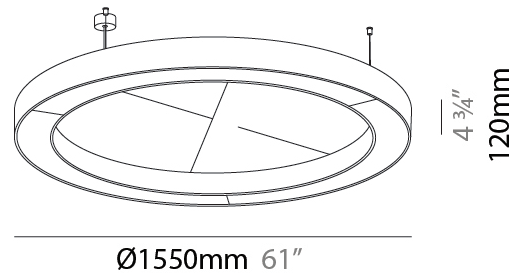

GENERAL

Series: Glorious Acoustic
Brand: Prolicht
Division: Architectural
Mounting Type: Suspension
Mounting Location: Ceiling
Subcategory: Acoustic

PHYSICAL

Shape: Round
Diameter (mm): 1550
Diameter (in): 61
Width (mm): 120
Width (in): 4 ¾
Light Distribution: Direct
Diffuser: PMMA - Opal / Micro-Prism
Fixture Finish: SSR / BKV / CWI / CRY / HAB / UFT / ITA / RUA / FTG / MYG / LOD / PUS / FRO / FUP / KIA / POP / BLS / SPG / MEY / GOH / GUM / CHC / COM / ABZ / JAG / OBR / MOS / ROR
Accent Finish: ANC / ASH / BNA / BTC / BZE / CEL / EGG / EVG / FOG / FOS / FST / FUA / IRI / IRO / KHA / LIC / LIM / MER / MSN / MUS / ONX / PEA / PLU / POL / PPY / RAY / ROY / RST / STE / SWD / TAN / TAU
Fixture Material: Aluminum
Cable Details: 2 000mm / 78 3/4" or 6 000mm / 236 1/4" Transparent Cable

ELECTRICAL

Lamp Type: LED (Zhaga Standard)
Input Wattage (W): 73.4
Total Output Wattage (W): 66.3
Dimming: Non-Dimmable
Driver Included: Yes
Driver Location: Integrated
Driver Type: Constant Current - Universal
Driver Class: Class 2
Input Voltage (V): 120 - 277

LED

Color Temperature (°K): 2700 / 3000 / 3500 / 4000
Max. Delivered Lumen (lm): 6224 / 6442 / 7564 / 6549
Nominal Lumen (lm): 9575 / 9910 / 11636 / 10075
CRI: >90 CRI
Lamp Life (hrs): 50000

OPTICAL

RATINGS AND CERTIFICATIONS

Certified By: CSA Certified to UL and CSA Standards
IP rating: IP20